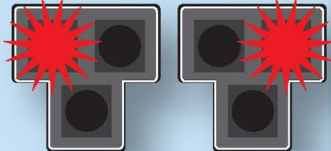

HOW TO USE THE PEDESTRIAN HYBRID BEACON

DRIVERS

SEE THIS

DO THIS

GO!

FLASHING

SLOW DOWN
(Pedestrian has activated the push button)

Prepare to
STOP

STOP!
For Pedestrian

FLASHING

STOP!
Proceed with
Caution if Clear

HOW TO USE THE PEDESTRIAN HYBRID BEACON

PEDESTRIANS

SEE THIS

DO THIS

**PUSH THE
BUTTON**
STOP & WAIT for
“WALK” signal